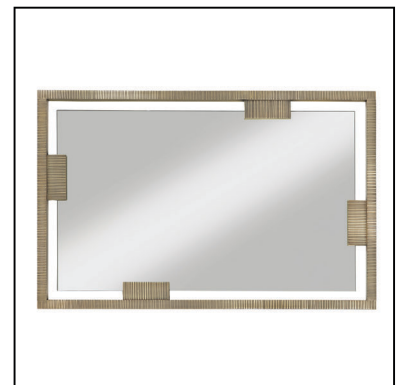

MADLINE STUART

**MSC 4104**

**LINEAR MIRROR**

36" W x 24" H or 24" W x 36" H

Frame: Antiqued Brass, Satin Brass, Satin Stainless Steel

Mirror: Clear, Antiqued

Most items in the Madeline Stuart Collection can be customized to your unique specifications including size, materials & finishes. Inquire for more information.