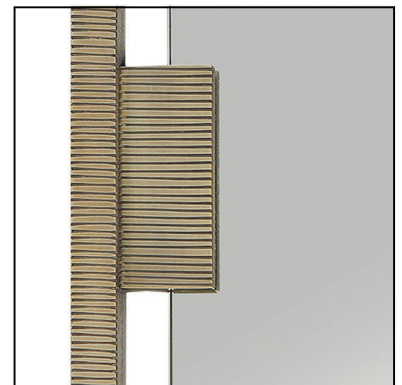

MADLINE STUART

**MSC 4104**

**LINEAR MIRROR**

36" W x 24" H or 24" W x 36" H

Frame: Antiqued Brass, Satin Brass, Satin Stainless Steel

Mirror: Clear, Antiqued

Most items in the Madeline Stuart Collection can be customized to your unique specifications including size, materials & finishes. Inquire for more information.