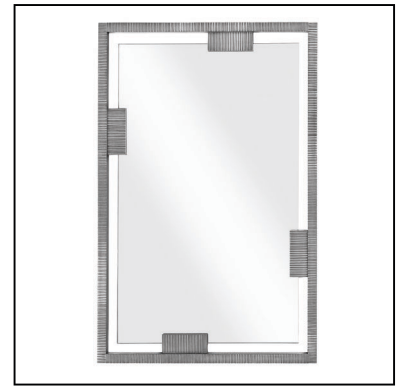

MADLINE STUART

**MSC 4104**

**LINEAR MIRROR**

36" W x 24" H or 24" W x 36" H

Frame: Antiqued Brass, Satin Brass, Satin Stainless Steel

Mirror: Clear, Antiqued

Most items in the Madeline Stuart Collection can be customized to your unique specifications including size, materials & finishes. Inquire for more information.