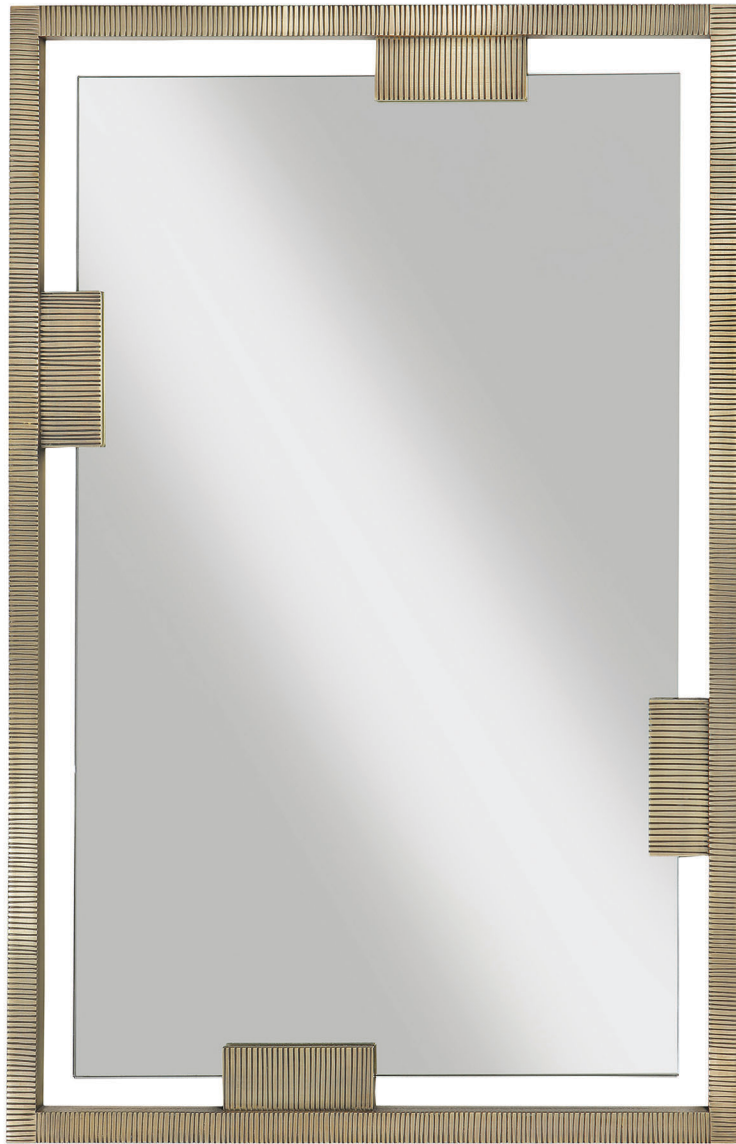

MADLINE STUART

**MSC 4104**

**LINEAR MIRROR**

36" W x 24" H or 24" W x 36" H

Frame: Antiqued Brass, Satin Brass, Satin Stainless Steel

Mirror: Clear, Antiqued

Most items in the Madeline Stuart Collection can be customized to your unique specifications including size, materials & finishes. Inquire for more information.