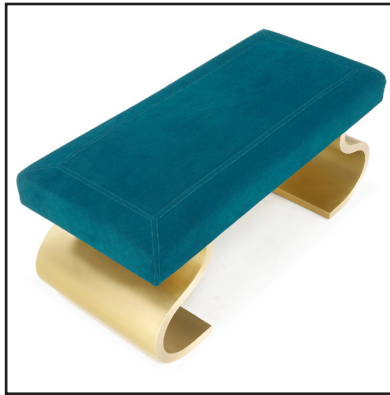

MADLINE STUART

MSC 1507

Versa Bench

42"W x 19"D x 18"H

Upholstery Options:

Self Welt COM: 3 yards plain

Contrast Welt COM: 2 yards main + 2 yards contrast or 8 yards cord trim

Mitered with Double Top Stitch COM: 2 yards plain

Legs: Satin Brass, Textured Black Iron

Most items in the Madeline Stuart Collection can be customized to your unique specifications including size, materials & finishes. Inquire for more information.

717 N. La Cienega Blvd
Los Angeles, CA 90069